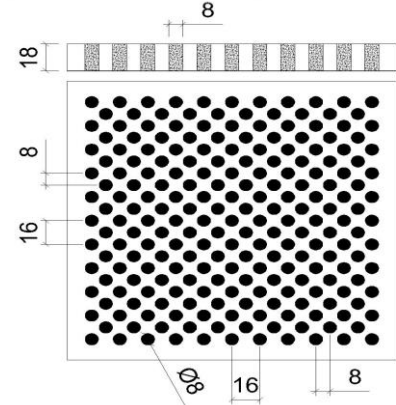

PRODUCT DEFINITION:

Acoustic panel with holes on wieved face and at back side. Soundtex black glass tissue applied to back face. Various color options available on all visible surfaces. Used for interior applicants in general building and civil engineering structures.

ACOUSTIC FEATURES:

| | |
|-----------------------------|------|
| Distance Between Holes (mm) | 16 |
| Diameter Of Hole (mm) | 8 |
| Pitch Of Hole (mm) | 16x8 |
| Depth Of Hole (mm) | 18 |
| Perforated Area (%) | 23 |

Sizes

| Aluminium Profile | FR Class | D Class |
|-------------------|----------|----------------------|
| Melamine | 512x1390 | 512x1390 |
| | 672x1390 | 672x1390 |
| | 512x2780 | 512x2780 |
| | 672x2780 | 672x2780 |
| | | 576x1800 576x3640 |
| HPL | 512x1390 | 512x1390 |
| | 672x1390 | 672x1390 |
| | 512x2780 | 512x2780 |
| | 672x2780 | 672x2780 |
| | | 576x1800 576x3640 |

| Aluminium Profile | FR Class | D Class |
|-------------------|----------|----------------------|
| Veneered | 512x1390 | 512x1390 |
| | 672x1390 | 672x1390 |
| | 512x2780 | 512x2780 |
| | 672x2780 | 672x2780 |
| Lacquered | 512x1390 | 512x1390 |
| | 672x1390 | 672x1390 |
| | 512x2780 | 512x2780 |
| | 672x2780 | 672x2780 |
| | | 576x1800 576x3640 |